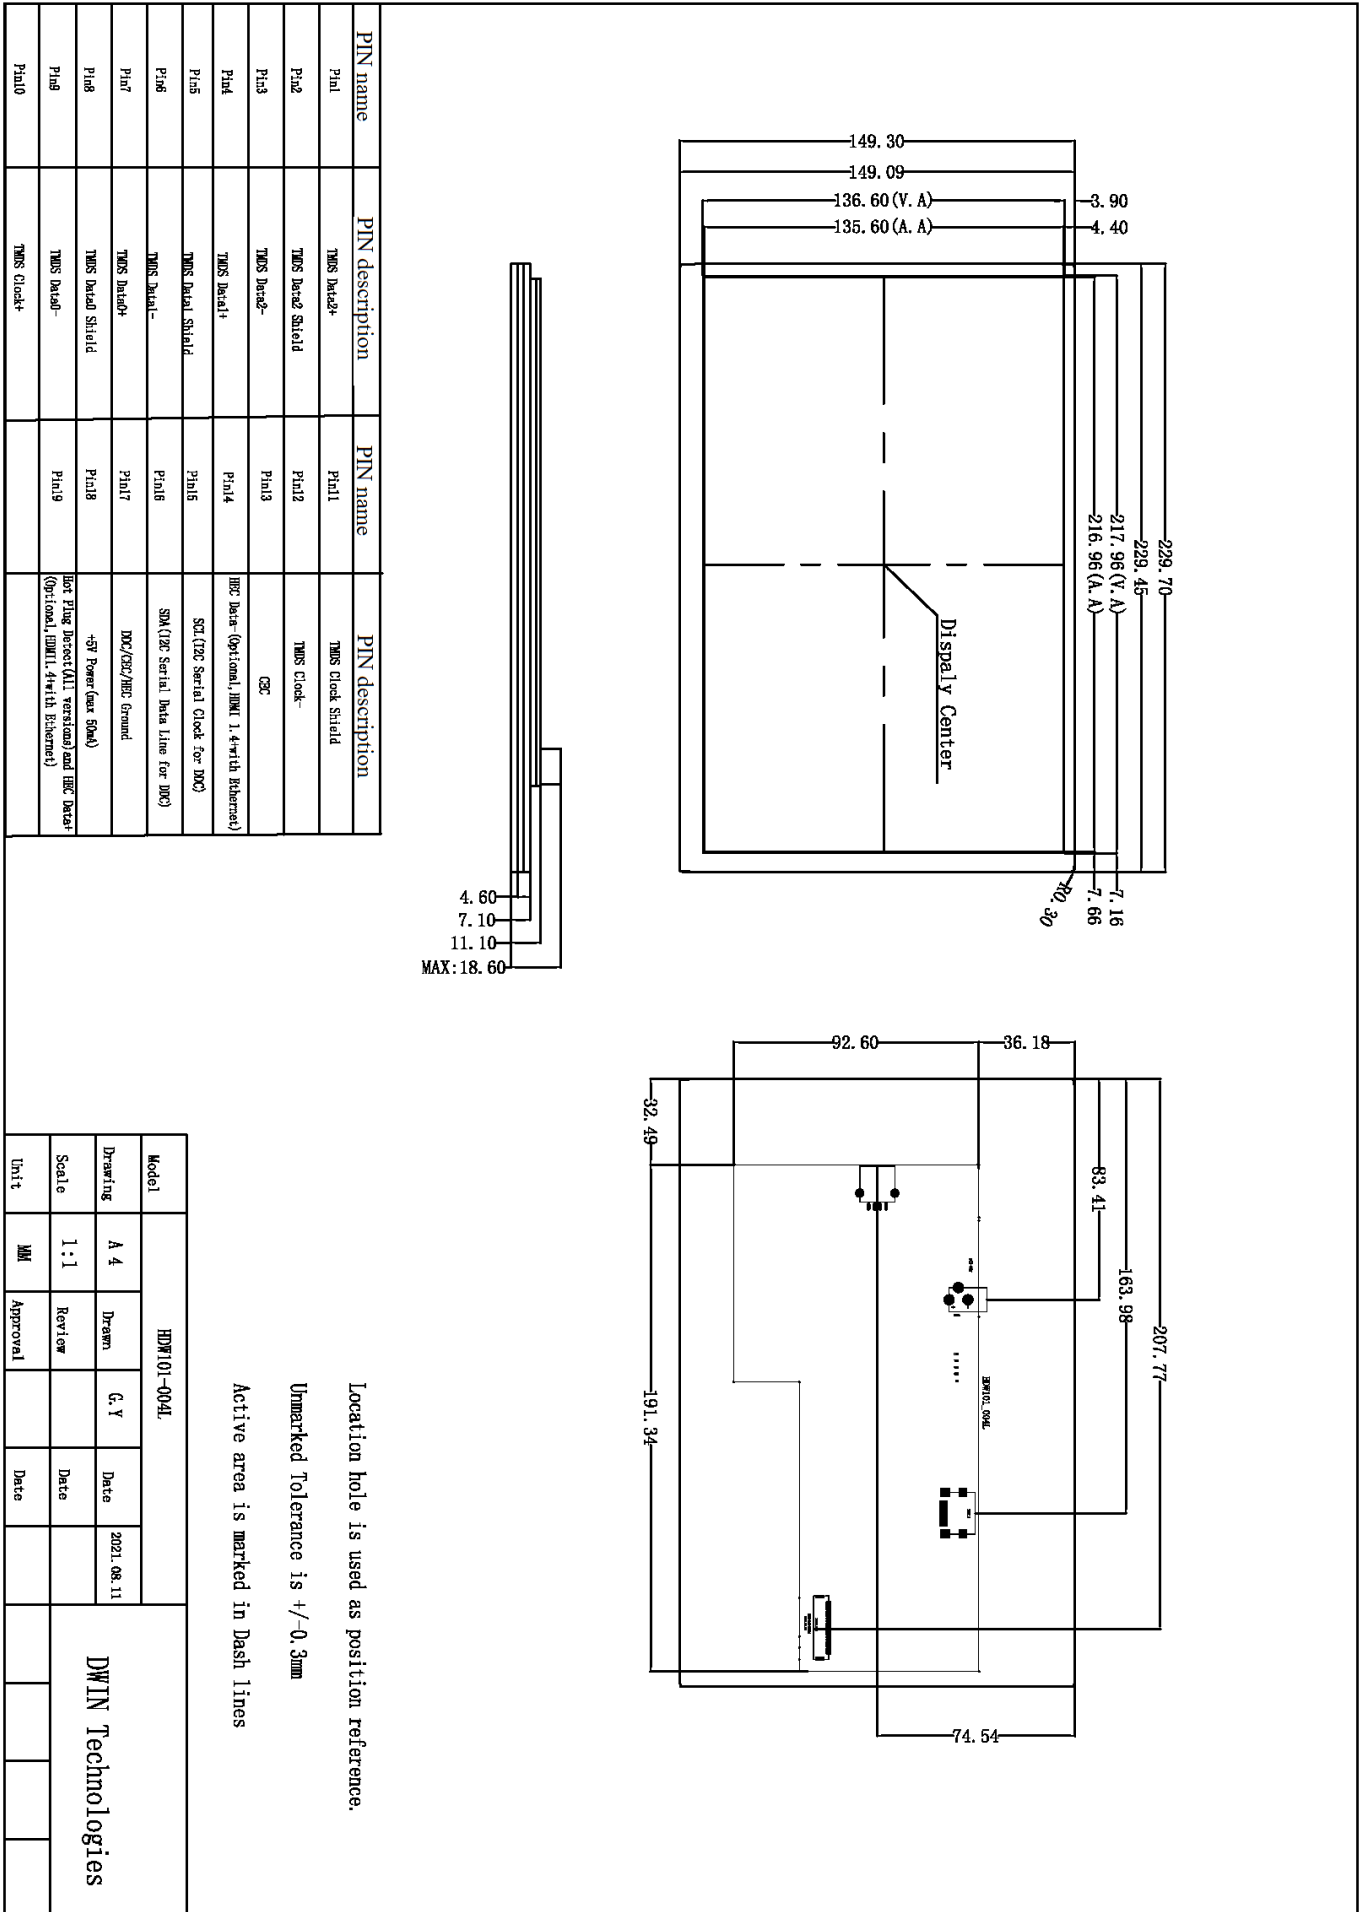

Location hole is used as position reference.

Unmarked Tolerance is +/- 0.3mm

Active area is marked in Dash lines

Model		HDW101-004L		
Drawing	A 4	Drawn	G. Y	Date
Scale	1 : 1	Review		Date
Unit	MM	Approval		Date

DWIN Technologies