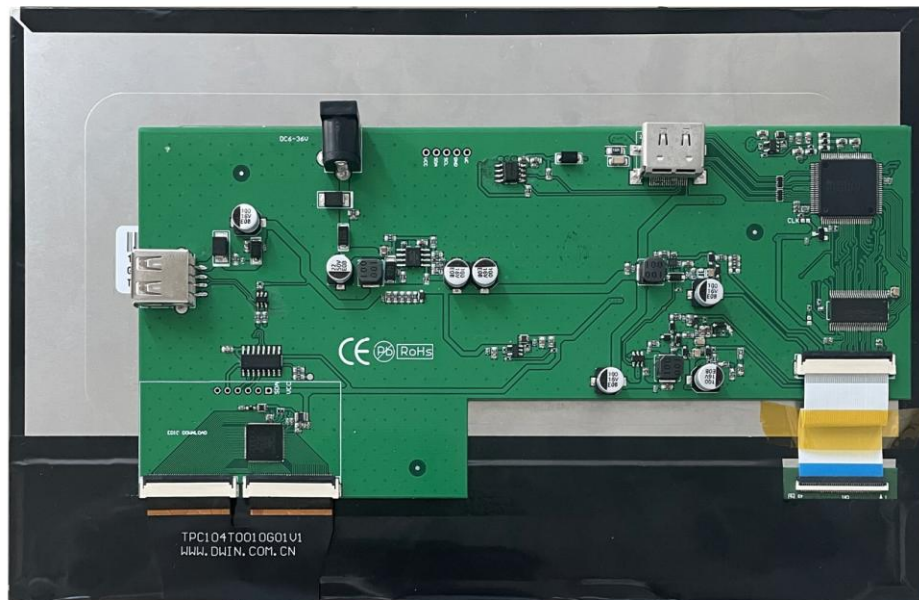

HDW101_004L

10.1-inch, 1280*800, 16.7M colors, IPS screen,
CTP, HDMI multimedia display

1 Display parameters

Properties	Parameters	Description
Color	16.7M(16777216)colors	24 bit color 8R8G8B
LCD type	IPS	IPS process TFT LCM, wide viewing angle
Viewing angle	85/85/85/85(L/R/U/D)	-
Active area(A.A.)	216.96mm(W)x135.60mm(H)	1280×800
Visual area(V.A.)	217.96mm (W) ×136.60 mm (H)	1280×800
Resolution	1280×800	Support 0°/90°/180°/270°rotated display
Backlight	LED	≥30000H(Time of the brightness decaying to 50% on the condition of continuous working with the maximum brightness)
Brightness	300nit	-

Note: Long time display of high contrast still image over 30 minutes may lead to display residual shadow, please use screen saver to avoid this problem.

2 Voltage & current

Item	Conditions	Min	Typical	Max	Unit
Power voltage	-	6	12	36	V

Properties	Conditions	Min	Typical	Max	Unit
Interface cable	6-36V power interface, HDMI interface				
USB interface	Yes				
SD card slot	None				

5 Peripheral

Peripheral	Capacitive touch panel
------------	------------------------